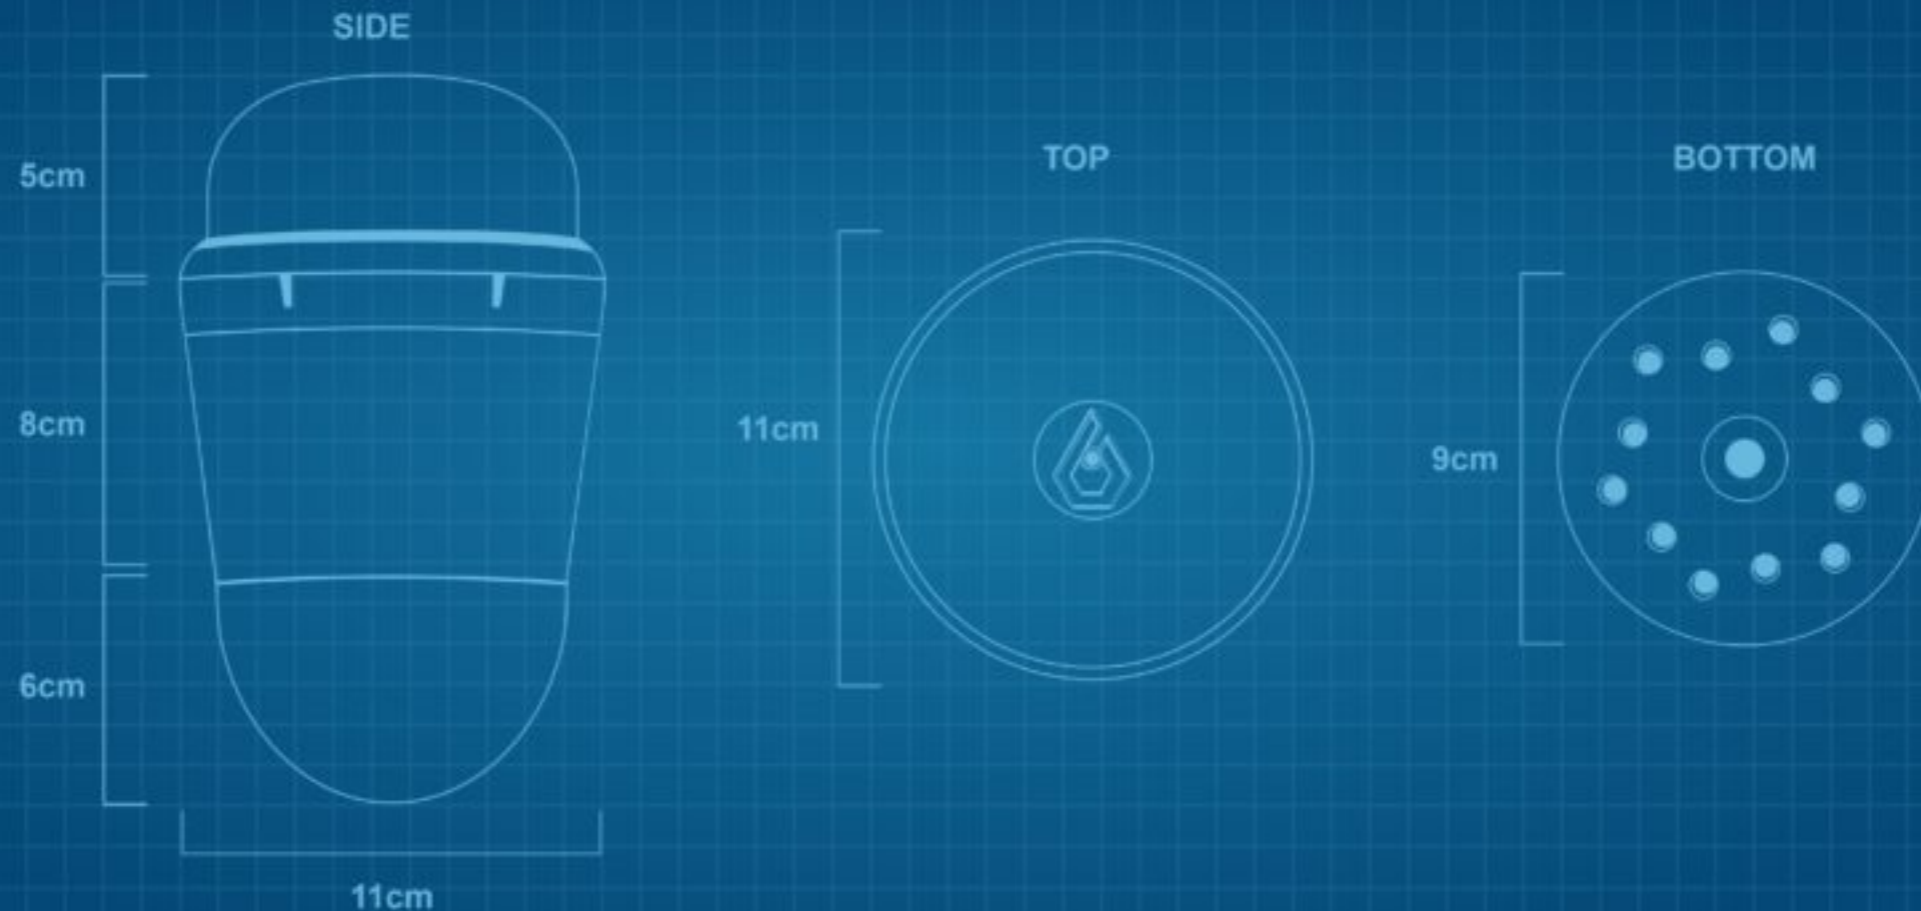

POOLSENSE SMART POOL MONITOR AND APP

Pool maintenance is difficult and the water requires frequent testing.

Few people has proper knowledge of water chemistry which can lead to expensive shock treatments from over or under usage of chemicals.

- PoolSense makes pool care a hassle-free experience!
- Monitors your pool water quality 24/7. Intervals start at every 105 minutes and may increase as PoolSense learns about your pool over a longer period of time (smart).
- Analyses the data and notifies you via our app on your smartphone, every 24hrs at 18:00

Intelligent alerts on what chemicals to add to keep your water crystal clear.