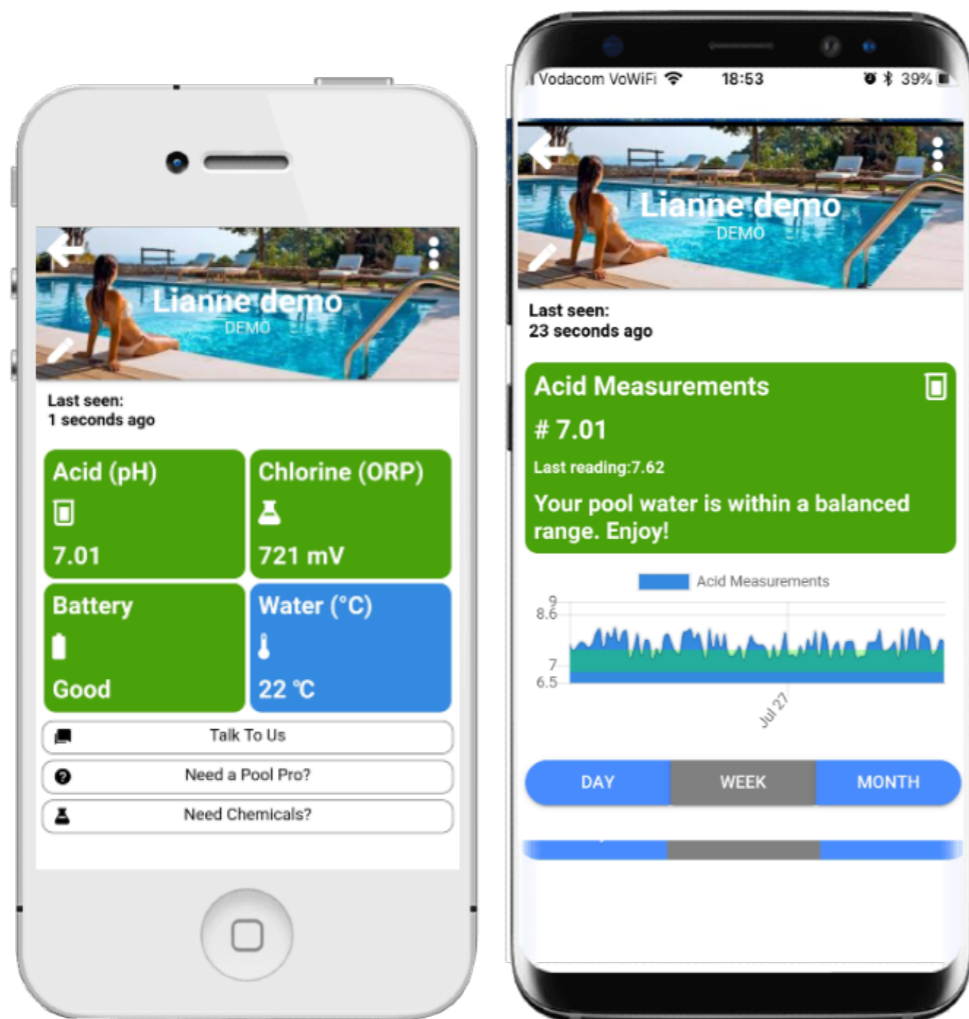

HOW DOES IT WORK?

You can now check on your pool/spa from anywhere and know instantly if the water is balanced and healthy. You can easily ensure the optimum temperature is kept. PoolSense works with an app on your smartphone and measures key water parameters like chlorine (Oxidation Reduction Potential), pH, and temperature.

THE APP

The app will send smart notifications to your phone if you need to take action, every 24hrs at 18:00. For example, if your spa water test results show that your spa needs more chlorine, the notification will inform you and suggest adding 1 cup of chlorine to your spa as soon as possible. These micro-doses keep your water balanced and healthy and keep any bacteria or algae from growing in the water. No installation needed, just drop the device in your pool, hot tub or spa and finish with the easy setup process on the app. The battery has a 2 year lifetime so there is no need to charge it, it really is designed to make your life easier.

See how your pool/spa's water quality fluctuates over time by accessing your daily, weekly, and monthly graphs.